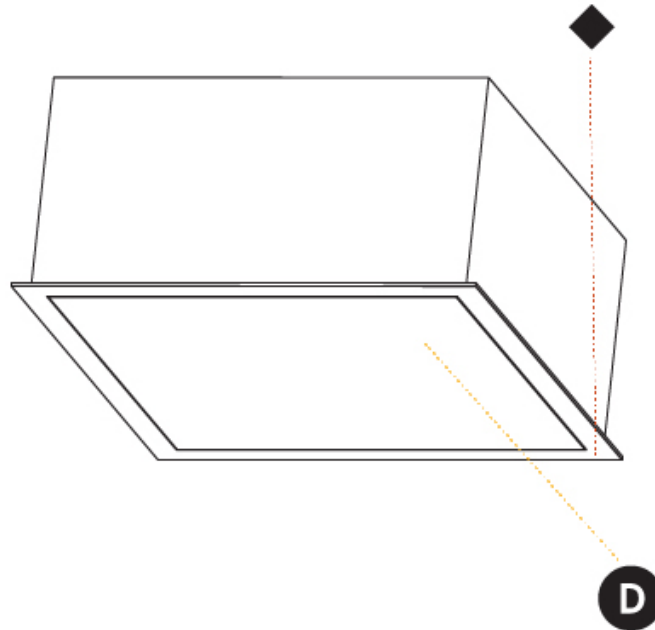

A37130-

PROJECT	_____
TYPE	_____
SPECIFIER	_____
QUANTITY	_____
DATE	_____

A