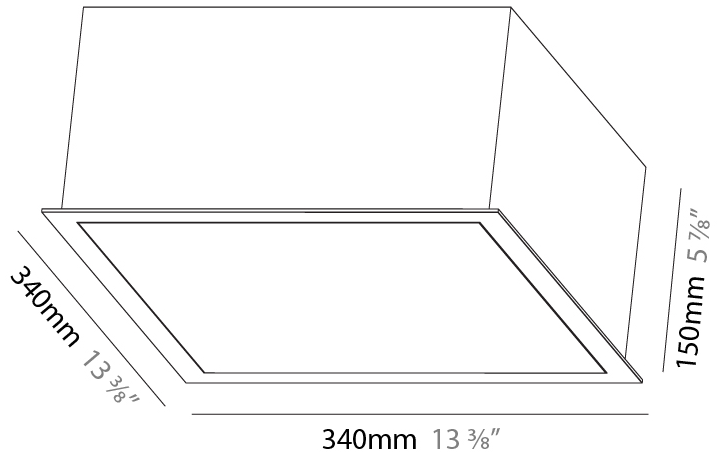

GENERAL

Series: Pi2
Subseries: Pi2 Standard
Brand: Prolicht
Division: Architectural
Mounting Type: Recessed
Mounting Location: Ceiling
Subcategory: Ambient

PHYSICAL

Shape: Square
Length (mm): 340
Length (in): 13 3/8
Width (mm): 340
Width (in): 13 3/8
Height (mm): 150
Height (in): 5 7/8
Ceiling Thickness (mm): 10 / 12.5 / 15 / 25 / 30
Ceiling Thickness (in): 3/8 or 1/2 or 9/16 or 1 or 1 3/16
Min. Recessing Depth (mm): 160
Min. Recessing Depth (in): 6 5/16
Light Distribution: Direct
Diffuser: PMMA - Opal or Micro-Prism
Fixture Finish: SSR / BKV / CWI / CRY / HAB / UFT / ITA / RUA / FTG / MYG / LOD / PUS / FRO / FUP / KIA / POP / BLS / SPG / MEY / GOH / GUM / CHC / COM / ABZ / JAG / OBR / MOS / ROR
Fixture Material: Aluminum

ELECTRICAL

Lamp Type: LED (Zhaga Standard)
Input Wattage (W): 12.4
Total Output Wattage (W): 10.8
Dimming: Tri-Mode (Non-Dimming and Phase Dimming (120Vac only) and 0-10V Dimming)
Driver Included: Yes
Driver Location: Integrated
Driver Type: Constant Current - Universal
Driver Class: Class 2
Input Voltage (V): 120 - 277
Constant Current (MA): 350

LED

Color Temperature (°K): 3000 / 3500 / 4000
Max. Delivered Lumen (lm): 880 / 950 / 970
CRI: >80 CRI
Efficiency (%): 0.65
Lamp Life (hrs): 50000

OPTICAL

RATINGS AND CERTIFICATIONS

Certified By: Certified for North American Standards
IP rating: IP20