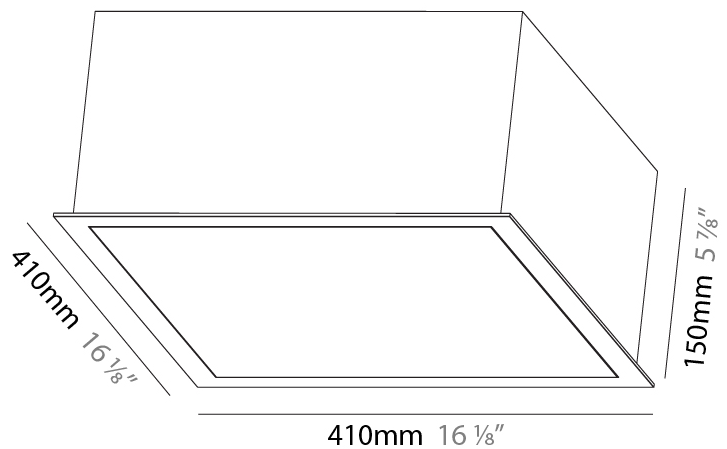

GENERAL

Series: Pi2
Subseries: Pi2 Standard
Brand: Prolicht
Division: Architectural
Mounting Type: Recessed
Mounting Location: Ceiling
Subcategory: Ambient

PHYSICAL

Shape: Square
Length (mm): 410
Length (in): 16 1/8"
Width (mm): 410
Width (in): 16 1/8"
Height (mm): 150
Height (in): 5 7/8"
Ceiling Thickness (mm): 10 / 12.5 / 15 / 25 / 30
Ceiling Thickness (in): 3/8 or 1/2 or 9/16 or 1 or 1 3/16
Min. Recessing Depth (mm): 160
Min. Recessing Depth (in): 6 5/16"
Light Distribution: Direct
Diffuser: PMMA - Opal or Micro-Prism
Fixture Finish: SSR / BKV / CWI / CRY / HAB / UFT / ITA / RUA / FTG / MYG / LOD / PUS / FRO / FUP / KIA / POP / BLS / SPG / MEY / GOH / GUM / CHC / COM / ABZ / JAG / OBR / MOS / ROR
Fixture Material: Aluminum

ELECTRICAL

Lamp Type: LED (Zhaga Standard)
Input Wattage (W): 12.4
Total Output Wattage (W): 10.8
Dimming: Tri-Mode (Non-Dimming and Phase Dimming (120Vac only) and 0-10V Dimming)
Driver Included: Yes
Driver Location: Integrated
Driver Type: Constant Current - Universal
Driver Class: Class 2
Input Voltage (V): 120 - 277
Constant Current (MA): 350

LED

Color Temperature (°K): 3000 / 3500 / 4000
Max. Delivered Lumen (lm): 1140 / 1156 / 1180
CRI: >80 CRI
Efficiency (%): 0.65
Lamp Life (hrs): 50000

OPTICAL

RATINGS AND CERTIFICATIONS

Certified By: Certified for North American Standards
IP rating: IP20