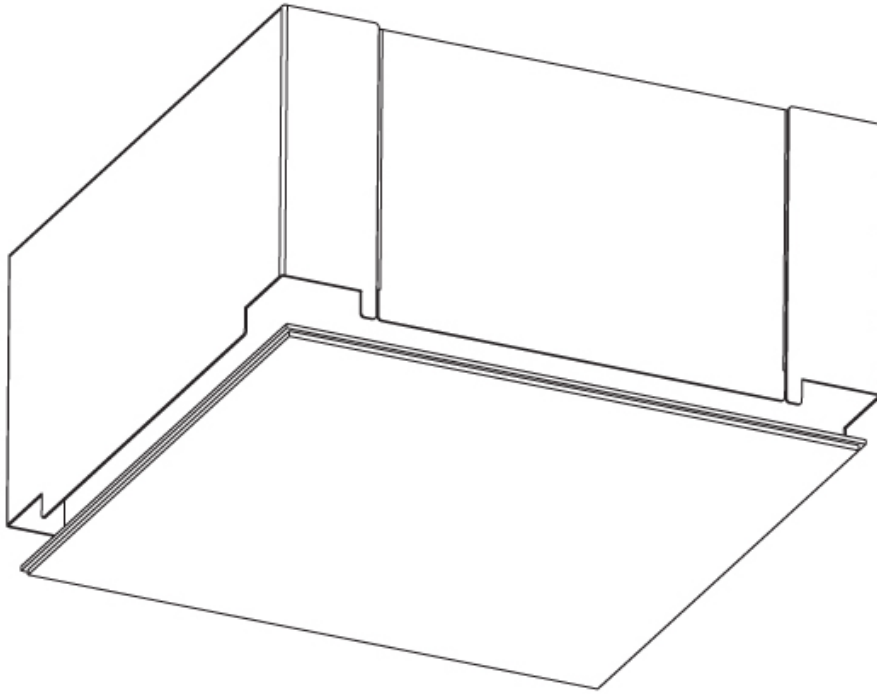

PI2 STANDARD TRIMLESS

A36389-

PROJECT

TYPE

SPECIFIER

QUANTITY

DATE