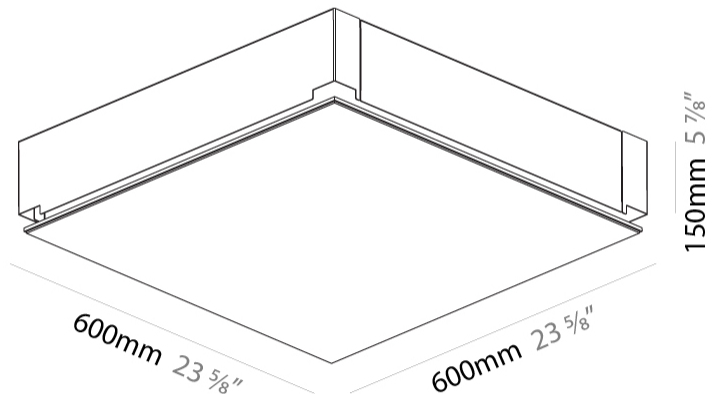

PHYSICAL

Shape: Square
Length (mm): 600
Length (in): 23 5/8
Width (mm): 600
Width (in): 23 5/8
Height (mm): 150
Height (in): 5 7/8
Ceiling Thickness (mm): 10 / 12.5 / 15 / 25 / 30
Ceiling Thickness (in): 3/8 or 1/2 or 9/16 or 1 or 1 3/16
Min. Recessing Depth (mm): 180
Min. Recessing Depth (in): 7 1/16
Light Distribution: Direct
Diffuser: PMMA - Opal
Fixture Finish: SSR / BKV / CWI / CRY / HAB / UFT / ITA / RUA / FTG / MYG / LOD / PUS / FRO / FUP / KIA / POP / BLS / SPG / MEY / GOH / GUM / CHC / COM / ABZ / JAG / OBR / MOS / ROR
Fixture Material: Aluminum
Cut-out Measurements: 635mm / 25" x 635mm / 25"
Upon Request: Unique Sizes Unique Ceiling Thickness Unique Mounting Depth Spot Inserts

ELECTRICAL

Lamp Type: LED (Zhaga Standard)
Input Wattage (W): 55
Total Output Wattage (W): 46
Dimming: Tri-Mode (Non-Dimming and Phase Dimming (120Vac only) and 0-10V Dimming)
Driver Included: Yes
Driver Location: Integrated
Driver Type: Constant Current - Universal
Driver Class: Class 2
Input Voltage (V): 120 - 277
Constant Current (MA): 350

LED

Color Temperature (°K): 3000 / 3500 / 4000
Max. Delivered Lumen (lm): 4350 / 4410 / 4500
CRI: >80 CRI
Efficiency (%): 65% (5mm Perspex)|65.10%
Lamp Life (hrs): 50000
Upon Request: RGB-W Tunable White Special Color Temperature CRI90

OPTICAL

RATINGS AND CERTIFICATIONS

Certified By: Certified for North American Standards
IP rating: IP20

180mm
7 1/16"

635mm x 635mm
25" x 25"